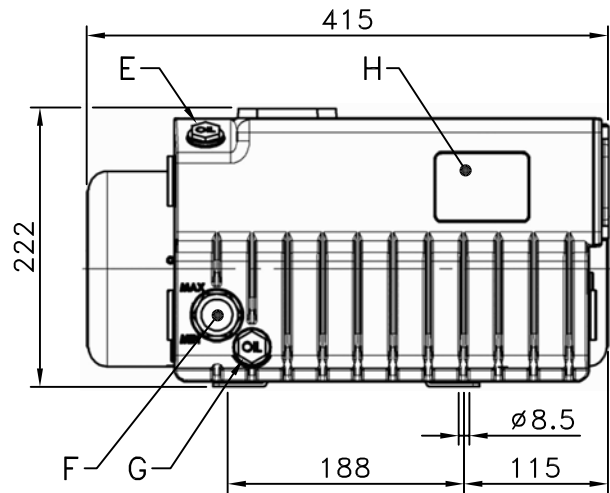

DIMENSIONAL DRAWING
 ROTARY VANE VACUUM PUMP
 ROTANT PUMP MODEL

EM-EM/B 40

DIMENSIONS IN mm

ITEM	FUNCTION
A	VACUUM INLET
B	EXHAUST
C	COOLING AIR INLET
D	COOLING AIR OUTLET
E	OIL FILL PLUG
F	OIL LEVEL SIGHT GLASS
G	OIL DRAIN PLUG
H	PUMP NAME PLATE
L	PUMP ROTATION DIRECTION PLATE
M	LIFTING EYEBOLT