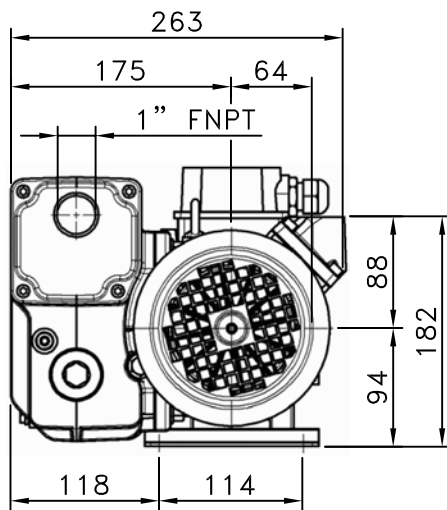

DIMENSIONAL DRAWING
 ROTARY VANE VACUUM PUMP
 ROTANT PUMP MODEL

EM-EM/B 40

DIMENSIONS IN mm

ITEM	FUNCTION
A	VACUUM INLET
B	EXHAUST
C	COOLING AIR INLET
D	COOLING AIR OUTLET
E	OIL FILL PLUG
F	OIL LEVEL SIGHT GLASS
G	OIL DRAIN PLUG
H	PUMP NAME PLATE
L	PUMP ROTATION DIRECTION PLATE
M	LIFTING EYEBOLT