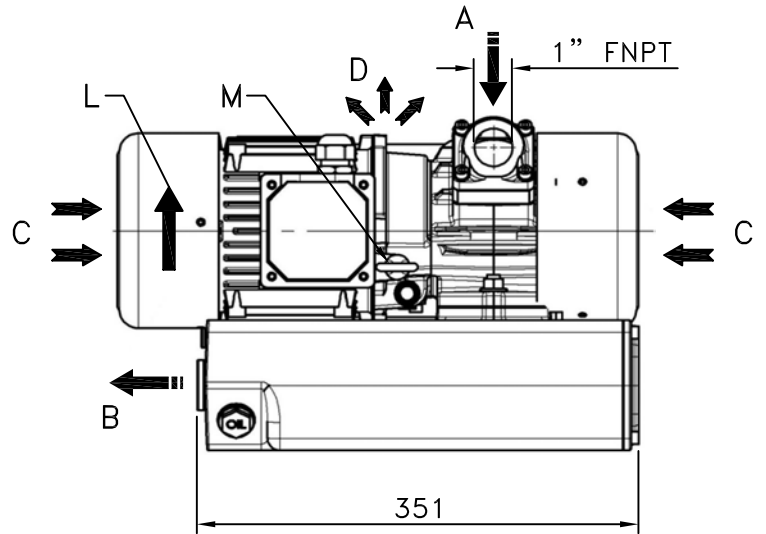

DIMENSIONAL DRAWING
 ROTARY VANE VACUUM PUMP
 ROTANT PUMP MODEL

EM-EM/B 40

DIMENSIONS IN mm

ITEM	FUNCTION
A	VACUUM INLET
B	EXHAUST
C	COOLING AIR INLET
D	COOLING AIR OUTLET
E	OIL FILL PLUG
F	OIL LEVEL SIGHT GLASS
G	OIL DRAIN PLUG
H	PUMP NAME PLATE
L	PUMP ROTATION DIRECTION PLATE
M	LIFTING EYEBOLT