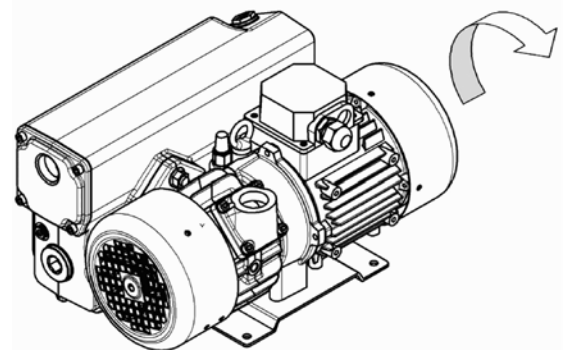

DIMENSIONAL DRAWING
 ROTARY VANE VACUUM PUMP
 ROTANT PUMP MODEL

EM-EM/B 40

DIMENSIONS IN mm

ITEM	FUNCTION
A	VACUUM INLET
B	EXHAUST
C	COOLING AIR INLET
D	COOLING AIR OUTLET
E	OIL FILL PLUG
F	OIL LEVEL SIGHT GLASS
G	OIL DRAIN PLUG
H	PUMP NAME PLATE
L	PUMP ROTATION DIRECTION PLATE
M	LIFTING EYEBOLT