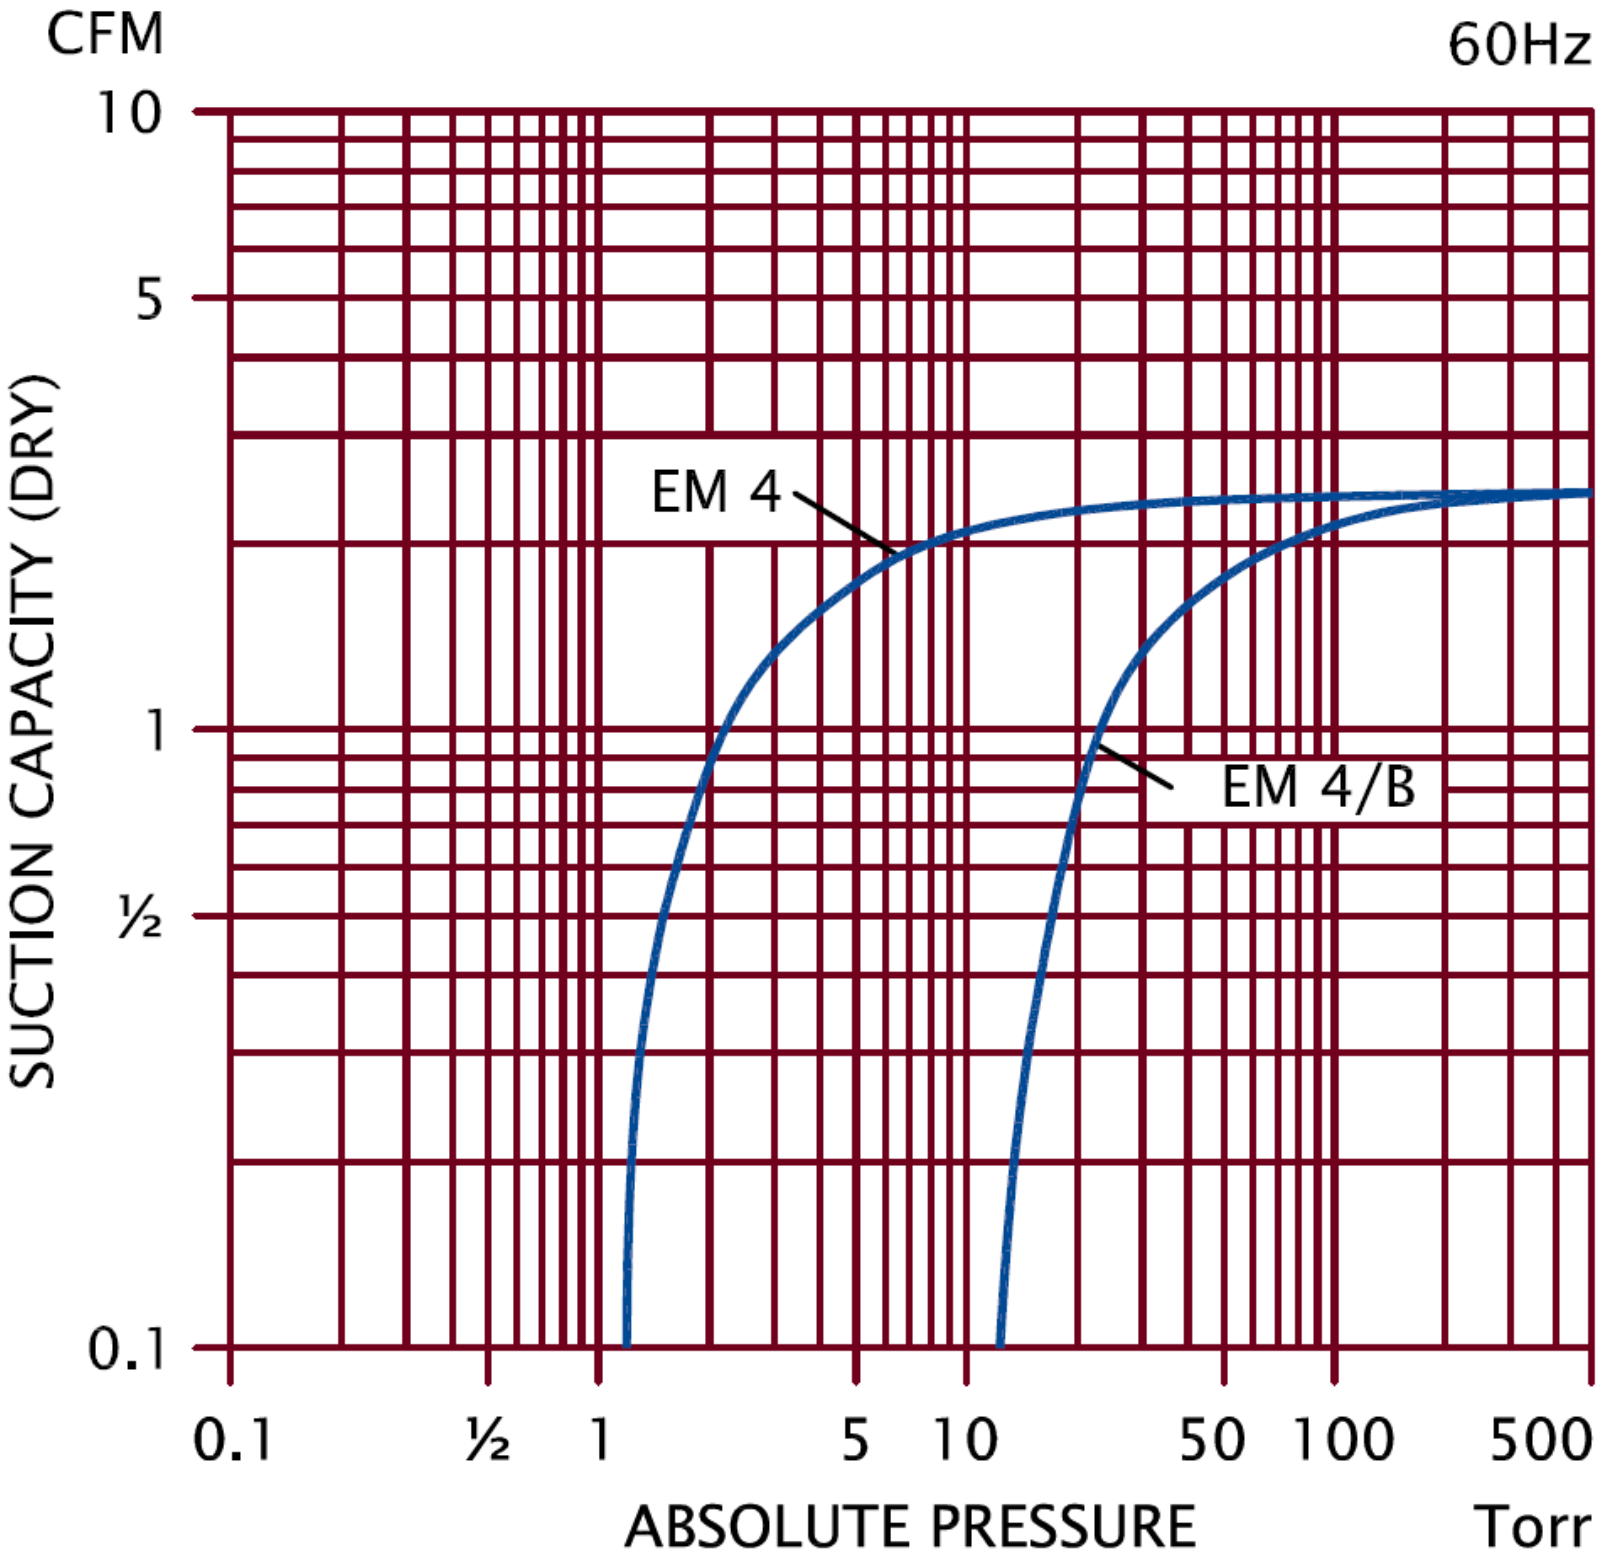

60Hz

EM 4

EM 4/B

SUCTION CAPACITY (DRY)

CFM

ABSOLUTE PRESSURE

Torr

10

5

1

1/2

0.1

0.1

1/2

1

5