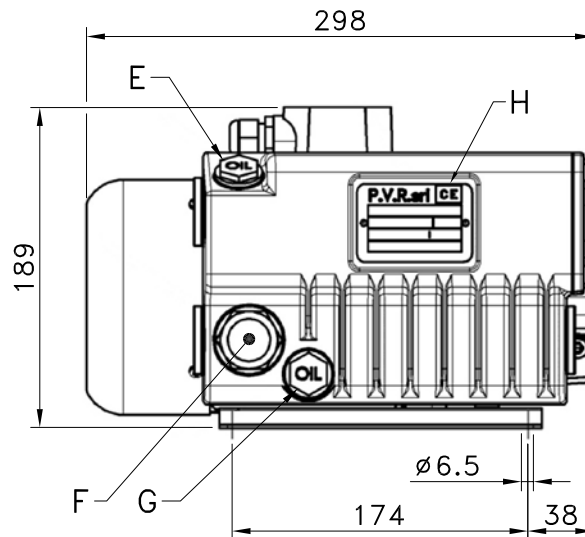

DIMENSIONAL DRAWING
 ROTARY VANE VACUUM PUMP
 ROTANT PUMP MODEL

EM-EM/B 20

DIMENSIONS IN mm

ITEM	FUNCTION
A	VACUUM INLET
B	EXHAUST
C	COOLING AIR INLET
D	COOLING AIR OUTLET
E	OIL FILL PLUG
F	OIL LEVEL SIGHT GLASS
G	OIL DRAIN PLUG
H	PUMP NAME PLATE
L	PUMP ROTATION DIRECTION PLATE
N	GAS BALLAST VALVE