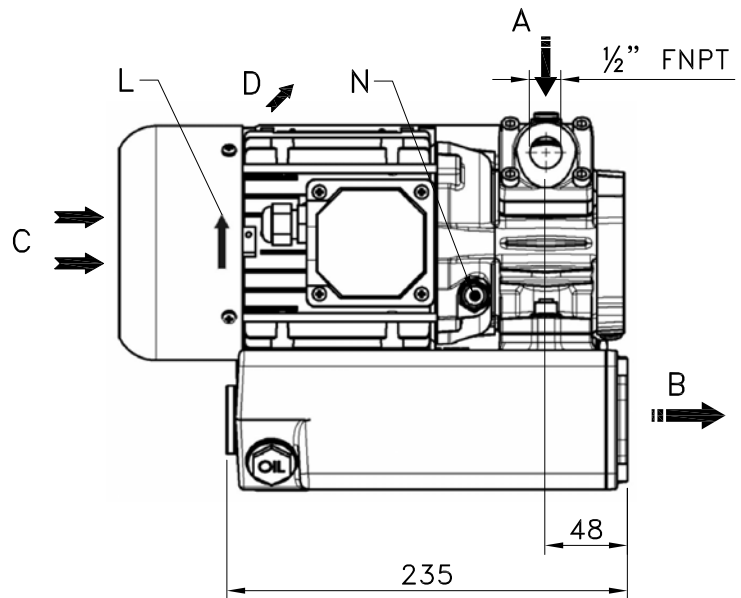

DIMENSIONAL DRAWING
 ROTARY VANE VACUUM PUMP
 ROTANT PUMP MODEL

EM-EM/B 20

DIMENSIONS IN mm

ITEM	FUNCTION
A	VACUUM INLET
B	EXHAUST
C	COOLING AIR INLET
D	COOLING AIR OUTLET
E	OIL FILL PLUG
F	OIL LEVEL SIGHT GLASS
G	OIL DRAIN PLUG
H	PUMP NAME PLATE
L	PUMP ROTATION DIRECTION PLATE
N	GAS BALLAST VALVE