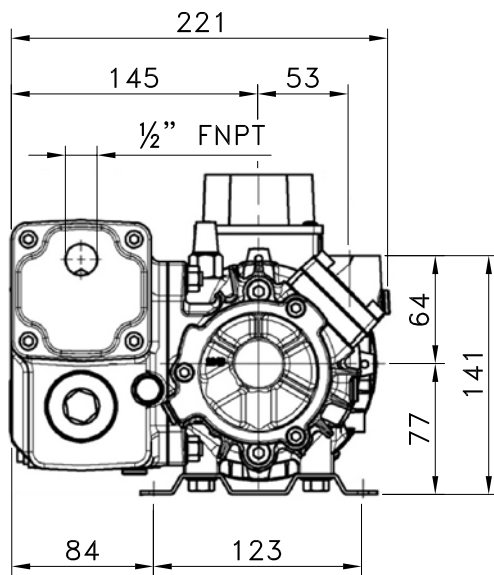

DIMENSIONAL DRAWING
 ROTARY VANE VACUUM PUMP
 ROTANT PUMP MODEL

EM-EM/B 20

DIMENSIONS IN mm

ITEM	FUNCTION
A	VACUUM INLET
B	EXHAUST
C	COOLING AIR INLET
D	COOLING AIR OUTLET
E	OIL FILL PLUG
F	OIL LEVEL SIGHT GLASS
G	OIL DRAIN PLUG
H	PUMP NAME PLATE
L	PUMP ROTATION DIRECTION PLATE
N	GAS BALLAST VALVE