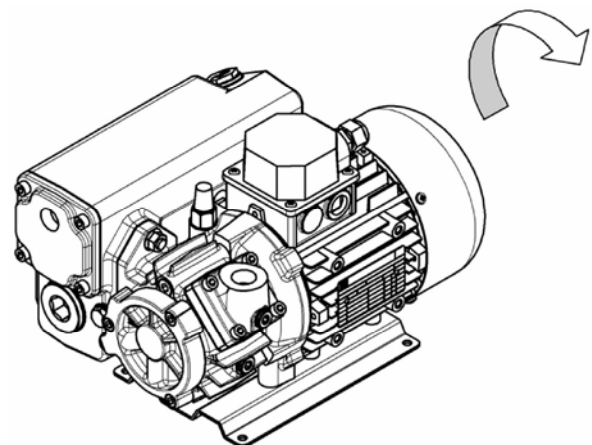

DIMENSIONAL DRAWING
 ROTARY VANE VACUUM PUMP
 ROTANT PUMP MODEL

EM-EM/B 20

DIMENSIONS IN mm

ITEM	FUNCTION
A	VACUUM INLET
B	EXHAUST
C	COOLING AIR INLET
D	COOLING AIR OUTLET
E	OIL FILL PLUG
F	OIL LEVEL SIGHT GLASS
G	OIL DRAIN PLUG
H	PUMP NAME PLATE
L	PUMP ROTATION DIRECTION PLATE
N	GAS BALLAST VALVE