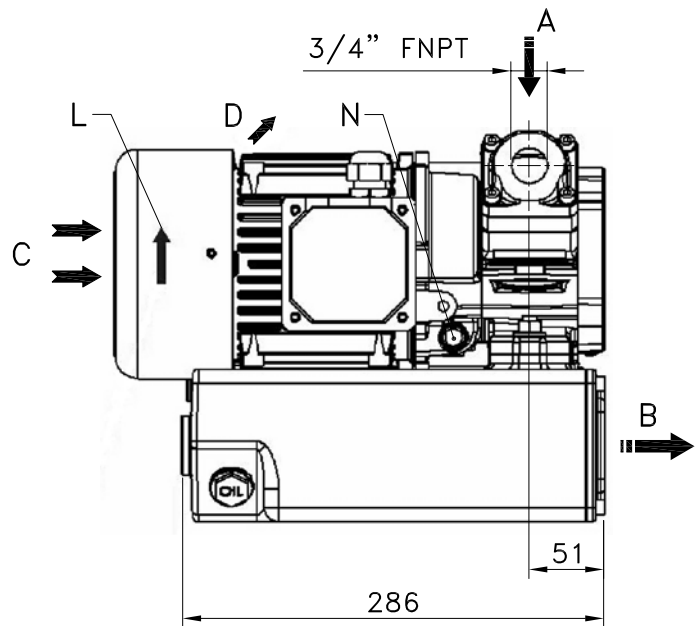

**DIMENSIONAL DRAWING
ROTARY VANE VACUUM PUMP
ROTANT PUMP MODEL**

EM-EM/B 28

DIMENSIONS IN mm

ITEM	FUNCTION
A	VACUUM INLET
B	EXHAUST
C	COOLING AIR INLET
D	COOLING AIR OUTLET
E	OIL FILL PLUG
F	OIL LEVEL SIGHT GLASS
G	OIL DRAIN PLUG
H	PUMP NAME PLATE
L	PUMP ROTATION DIRECTION PLATE
N	GAS BALLAST VALVE