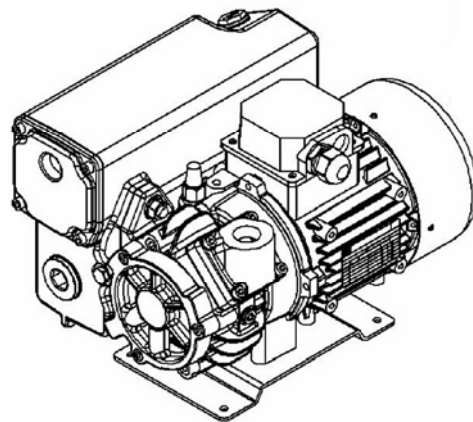

**DIMENSIONAL DRAWING
ROTARY VANE VACUUM PUMP
ROTANT PUMP MODEL**

EM-EM/B 28

DIMENSIONS IN mm

ITEM	FUNCTION
A	VACUUM INLET
B	EXHAUST
C	COOLING AIR INLET
D	COOLING AIR OUTLET
E	OIL FILL PLUG
F	OIL LEVEL SIGHT GLASS
G	OIL DRAIN PLUG
H	PUMP NAME PLATE
L	PUMP ROTATION DIRECTION PLATE
N	GAS BALLAST VALVE