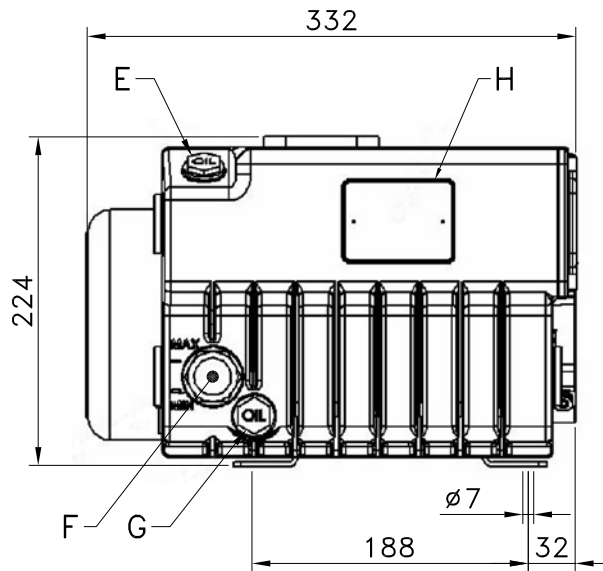

**DIMENSIONAL DRAWING
ROTARY VANE VACUUM PUMP
ROTANT PUMP MODEL**

EM-EM/B 28

DIMENSIONS IN mm

ITEM	FUNCTION
A	VACUUM INLET
B	EXHAUST
C	COOLING AIR INLET
D	COOLING AIR OUTLET
E	OIL FILL PLUG
F	OIL LEVEL SIGHT GLASS
G	OIL DRAIN PLUG
H	PUMP NAME PLATE
L	PUMP ROTATION DIRECTION PLATE
N	GAS BALLAST VALVE