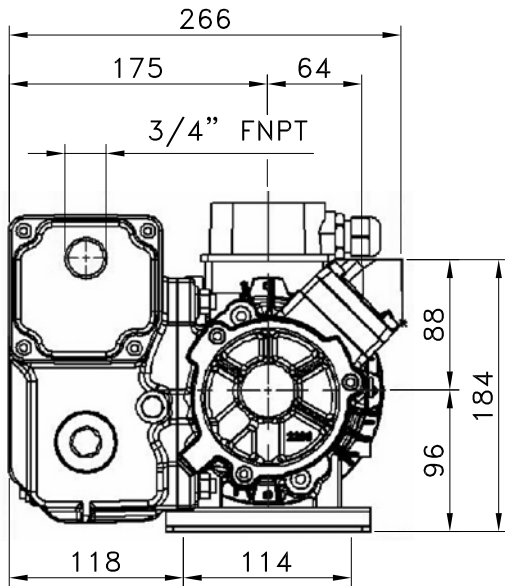

**DIMENSIONAL DRAWING
ROTARY VANE VACUUM PUMP
ROTANT PUMP MODEL**

EM-EM/B 28

DIMENSIONS IN mm

ITEM	FUNCTION
A	VACUUM INLET
B	EXHAUST
C	COOLING AIR INLET
D	COOLING AIR OUTLET
E	OIL FILL PLUG
F	OIL LEVEL SIGHT GLASS
G	OIL DRAIN PLUG
H	PUMP NAME PLATE
L	PUMP ROTATION DIRECTION PLATE
N	GAS BALLAST VALVE