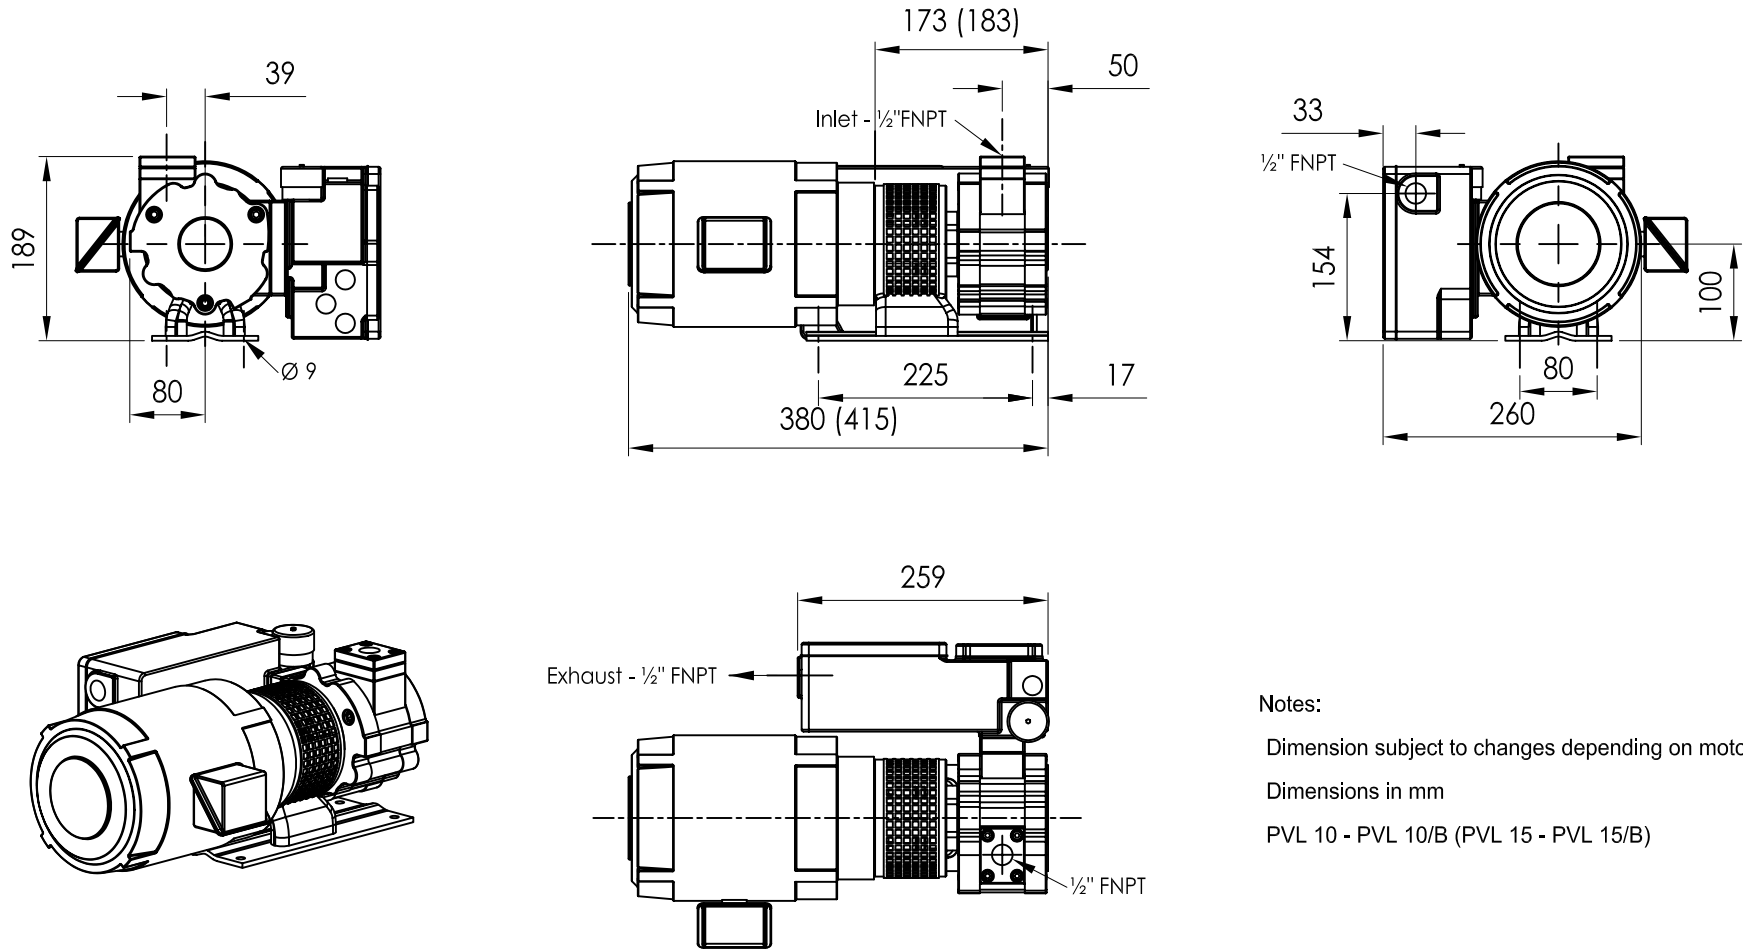

**DIMENSIONAL DRAWING
 ROTARY VANE VACUUM PUMP
 ROTANT PUMP MODEL
 PVL-PVL/B 10-15**

Notes:

Dimension subject to changes depending on motor brand
 Dimensions in mm
 PVL 10 - PVL 10/B (PVL 15 - PVL 15/B)