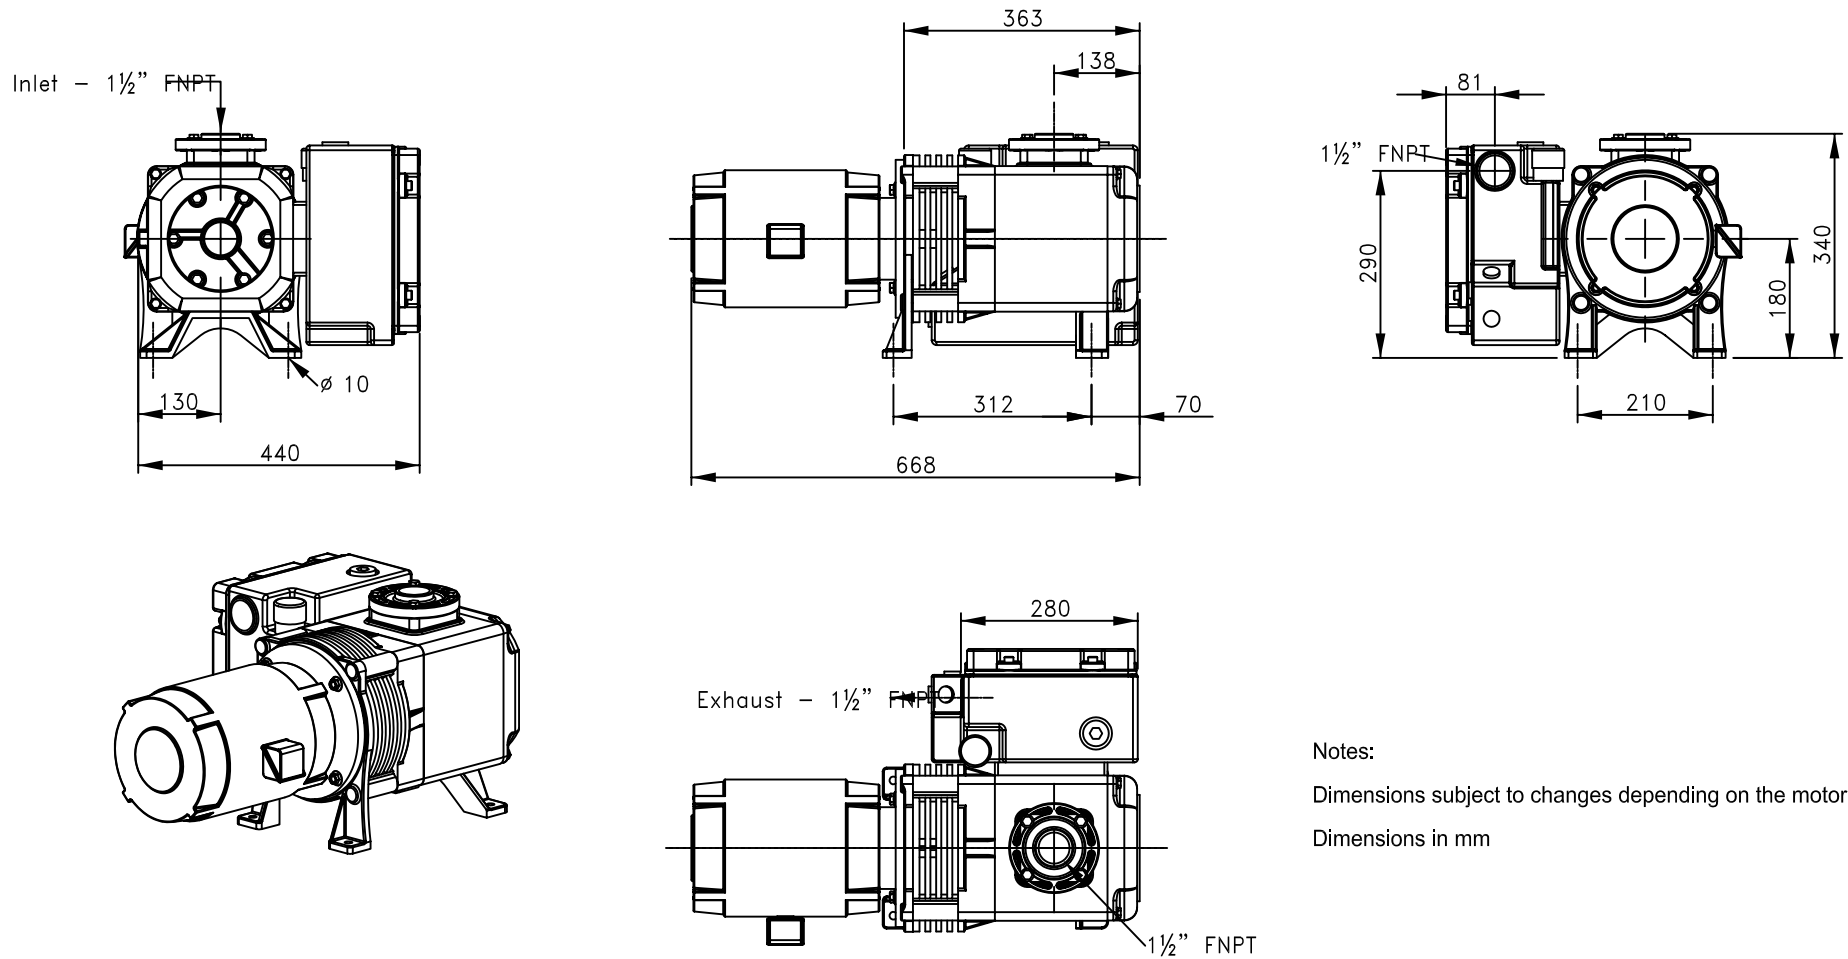

**DIMENSIONAL DRAWING
 ROTARY VANE VACUUM PUMP
 ROTANT PUMP MODEL
 PVL-PVL/B 100**

Notes:
 Dimensions subject to changes depending on the motor brand
 Dimensions in mm

Premier Fluid Systems
 Canadian Home of Travaini Pumps