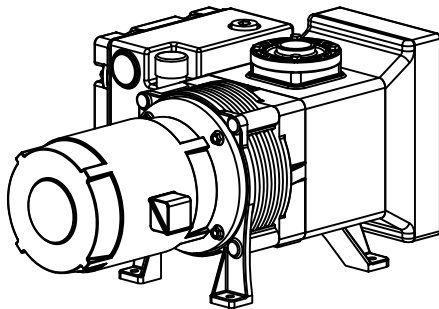

**DIMENSIONAL DRAWING
 ROTARY VANE VACUUM PUMP
 ROTANT PUMP MODEL
 PVL-PVL/B 150**

Notes:
 Dimensions subject to changes depending on the motor brand
 Dimensions in mm

Premier Fluid Systems
 Canadian Home of Traveler Pumps