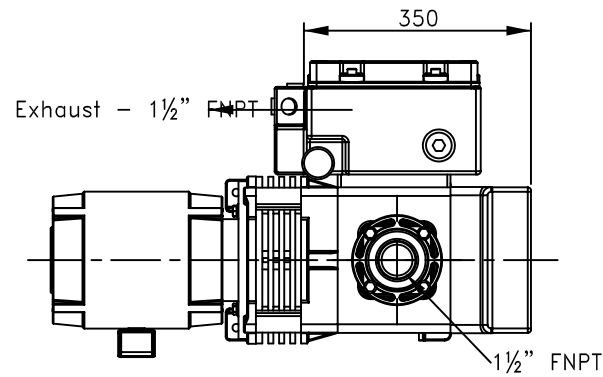

**DIMENSIONAL DRAWING
 ROTARY VANE VACUUM PUMP
 ROTANT PUMP MODEL
 PVL-PVL/B 150**

Notes:
 Dimensions subject to changes depending on the motor brand
 Dimensions in mm

Premier Fluid Systems
 Canadian Home of Traveler Pumps