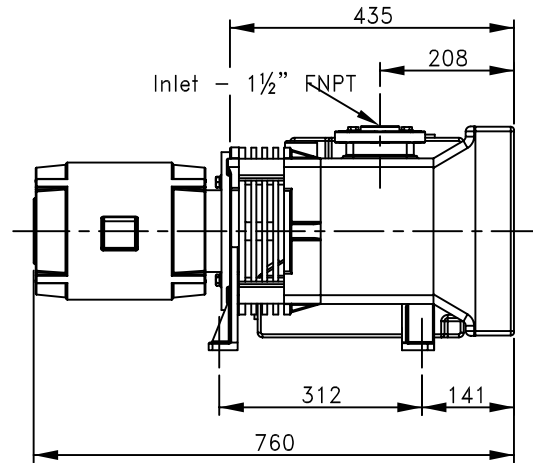

**DIMENSIONAL DRAWING
 ROTARY VANE VACUUM PUMP
 ROTANT PUMP MODEL
 PVL-PVL/B 150**

Notes:
 Dimensions subject to changes depending on the motor brand
 Dimensions in mm

Premier Fluid Systems
 Canadian Home of Traveler Pumps