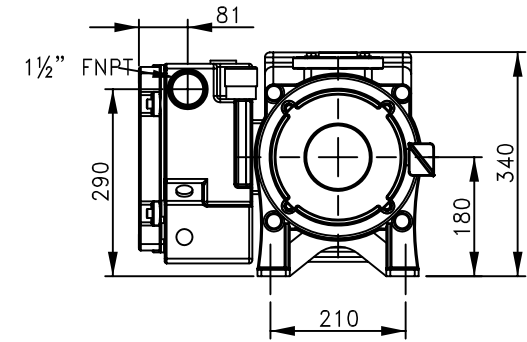

**DIMENSIONAL DRAWING
 ROTARY VANE VACUUM PUMP
 ROTANT PUMP MODEL
 PVL-PVL/B 150**

Notes:
 Dimensions subject to changes depending on the motor brand
 Dimensions in mm

Premier Fluid Systems
 Canadian Home of Traveler Pumps