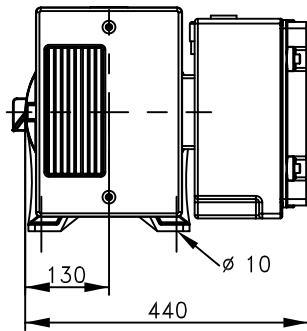

**DIMENSIONAL DRAWING
 ROTARY VANE VACUUM PUMP
 ROTANT PUMP MODEL
 PVL-PVL/B 150**

Notes:
 Dimensions subject to changes depending on the motor brand
 Dimensions in mm

Premier Fluid Systems
 Canadian Home of Traveler Pumps