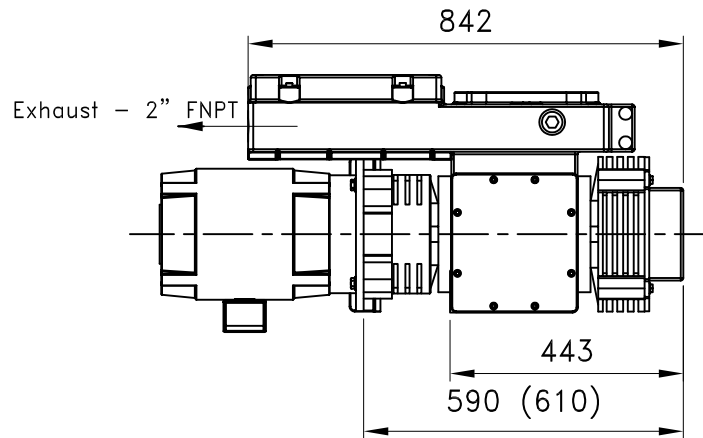

**DIMENSIONAL DRAWING
 ROTARY VANE VACUUM PUMP
 ROTANT PUMP MODEL
 PVL-PVL/B 200-270**

Notes:

Dimensions subject to changes depending on the motor brand
 Dimensions in mm
 PVL 200 - PVL 200/B (PVL 270 - PVL 270/B)