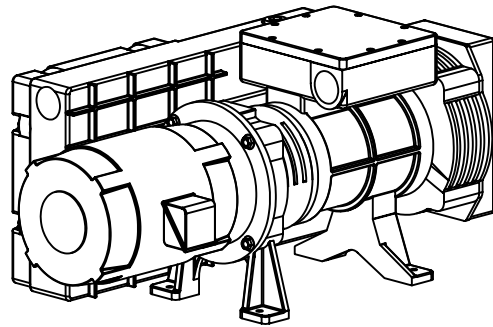

**DIMENSIONAL DRAWING
 ROTARY VANE VACUUM PUMP
 ROTANT PUMP MODEL
 PVL-PVL/B 200-270**

Notes:

Dimensions subject to changes depending on the motor brand
 Dimensions in mm
 PVL 200 - PVL 200/B (PVL 270 - PVL 270/B)