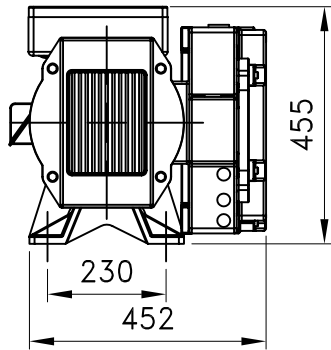

**DIMENSIONAL DRAWING
 ROTARY VANE VACUUM PUMP
 ROTANT PUMP MODEL
 PVL-PVL/B 200-270**

Notes:

Dimensions subject to changes depending on the motor brand
 Dimensions in mm
 PVL 200 - PVL 200/B (PVL 270 - PVL 270/B)