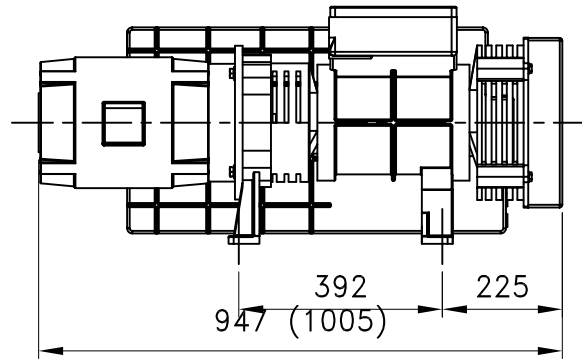

**DIMENSIONAL DRAWING
 ROTARY VANE VACUUM PUMP
 ROTANT PUMP MODEL
 PVL-PVL/B 200-270**

Notes:

Dimensions subject to changes depending on the motor brand
 Dimensions in mm
 PVL 200 - PVL 200/B (PVL 270 - PVL 270/B)