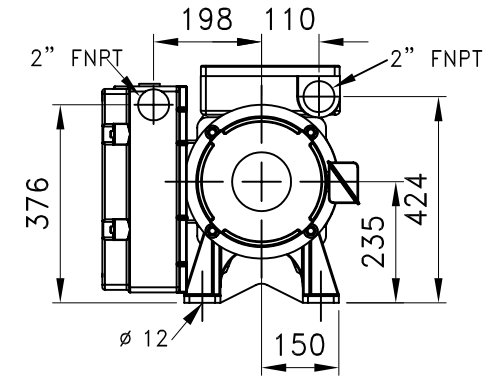

**DIMENSIONAL DRAWING
 ROTARY VANE VACUUM PUMP
 ROTANT PUMP MODEL
 PVL-PVL/B 200-270**

Notes:

Dimensions subject to changes depending on the motor brand
 Dimensions in mm
 PVL 200 - PVL 200/B (PVL 270 - PVL 270/B)