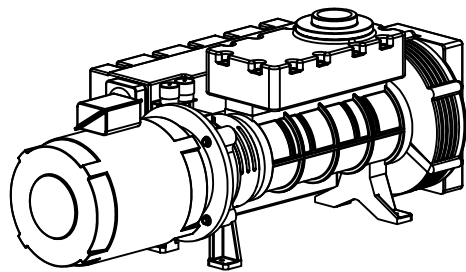

**DIMENSIONAL DRAWING
 ROTARY VANE VACUUM PUMP
 ROTANT PUMP MODEL
 PVL-PVL/B 400-540**

Notes:

Dimensions subject to changes depending on the motor brand

Dimensions in mm

PVL 400 - PVL 400/B (PVL 540 - PVL 540/B)