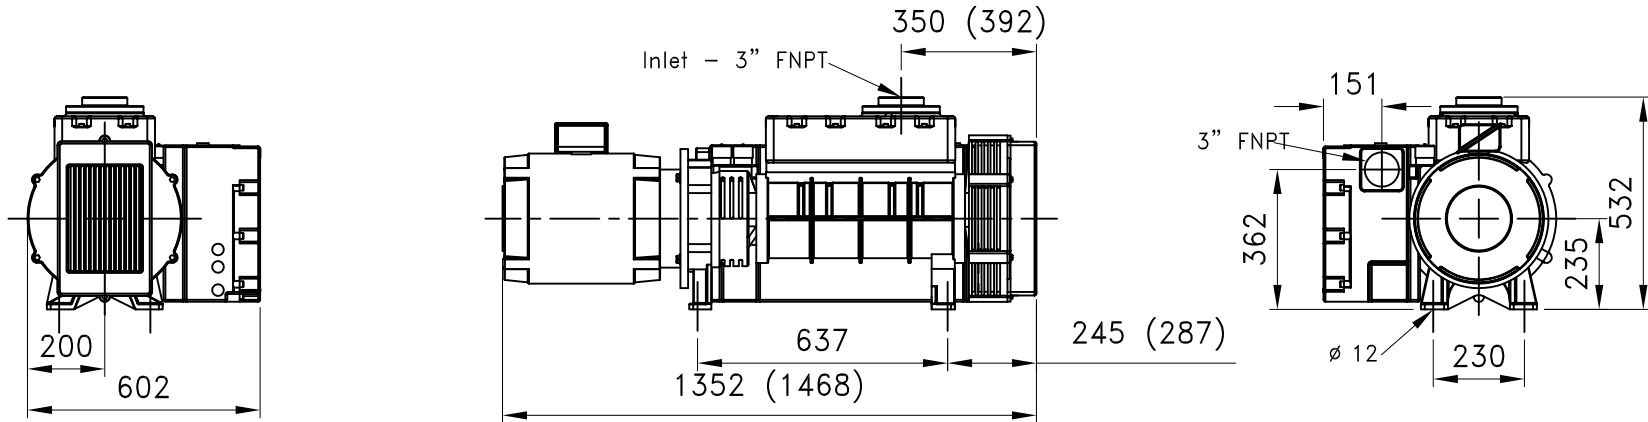

**DIMENSIONAL DRAWING
 ROTARY VANE VACUUM PUMP
 ROTANT PUMP MODEL
 PVL-PVL/B 400-540**

Notes:

Dimensions subject to changes depending on the motor brand

Dimensions in mm

PVL 400 - PVL 400/B (PVL 540 - PVL 540/B)