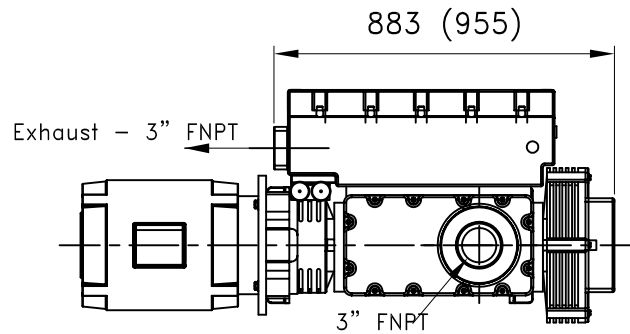

**DIMENSIONAL DRAWING
 ROTARY VANE VACUUM PUMP
 ROTANT PUMP MODEL
 PVL-PVL/B 400-540**

Notes:

Dimensions subject to changes depending on the motor brand

Dimensions in mm

PVL 400 - PVL 400/B (PVL 540 - PVL 540/B)