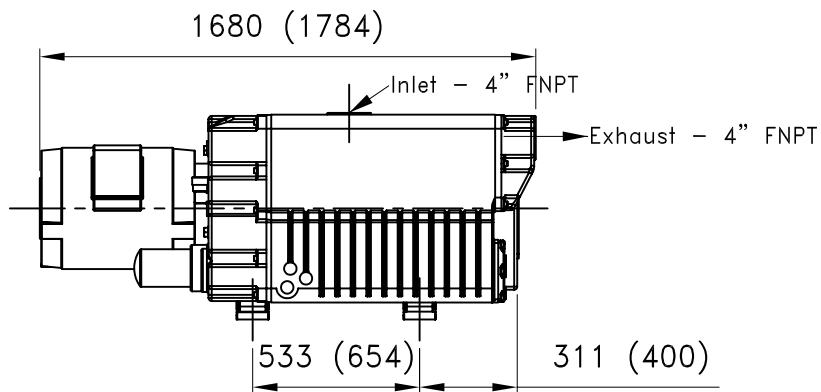

**DIMENSIONAL DRAWING
 ROTARY VANE VACUUM PUMP
 ROTANT PUMP MODEL
 EU-EU/B 750-1000**

Notes:

Dimensions subject to changes depending on motor brand

Dimensions in mm

EU 750 - EU 750/B (EU 1000 - EU 1000/B)