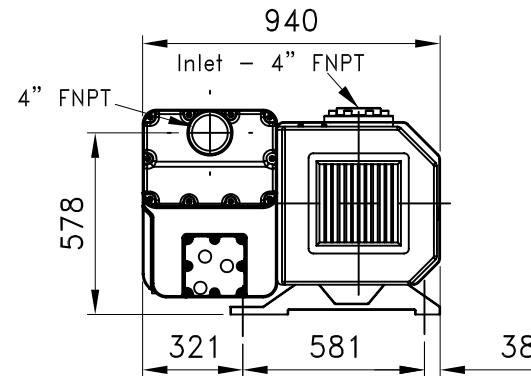

**DIMENSIONAL DRAWING
 ROTARY VANE VACUUM PUMP
 ROTANT PUMP MODEL
 EU-EU/B 750-1000**

Notes:

Dimensions subject to changes depending on motor brand

Dimensions in mm

EU 750 - EU 750/B (EU 1000 - EU 1000/B)