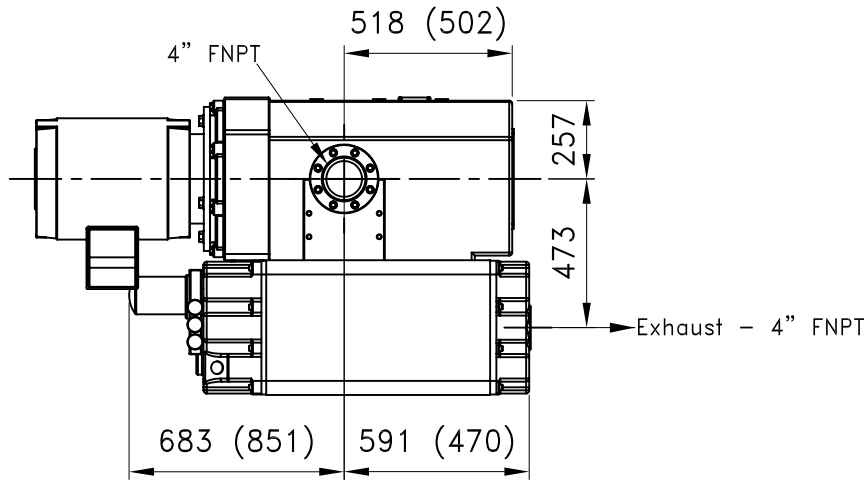

**DIMENSIONAL DRAWING
 ROTARY VANE VACUUM PUMP
 ROTANT PUMP MODEL
 EU-EU/B 750-1000**

Notes:

Dimensions subject to changes depending on motor brand

Dimensions in mm

EU 750 - EU 750/B (EU 1000 - EU 1000/B)