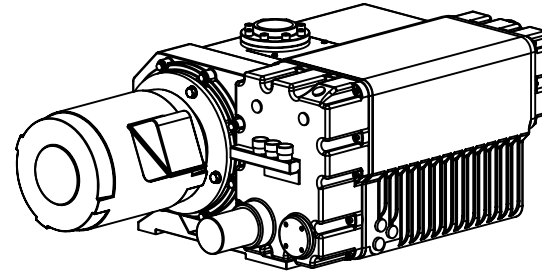

**DIMENSIONAL DRAWING
 ROTARY VANE VACUUM PUMP
 ROTANT PUMP MODEL
 EU-EU/B 750-1000**

Notes:

Dimensions subject to changes depending on motor brand

Dimensions in mm

EU 750 - EU 750/B (EU 1000 - EU 1000/B)